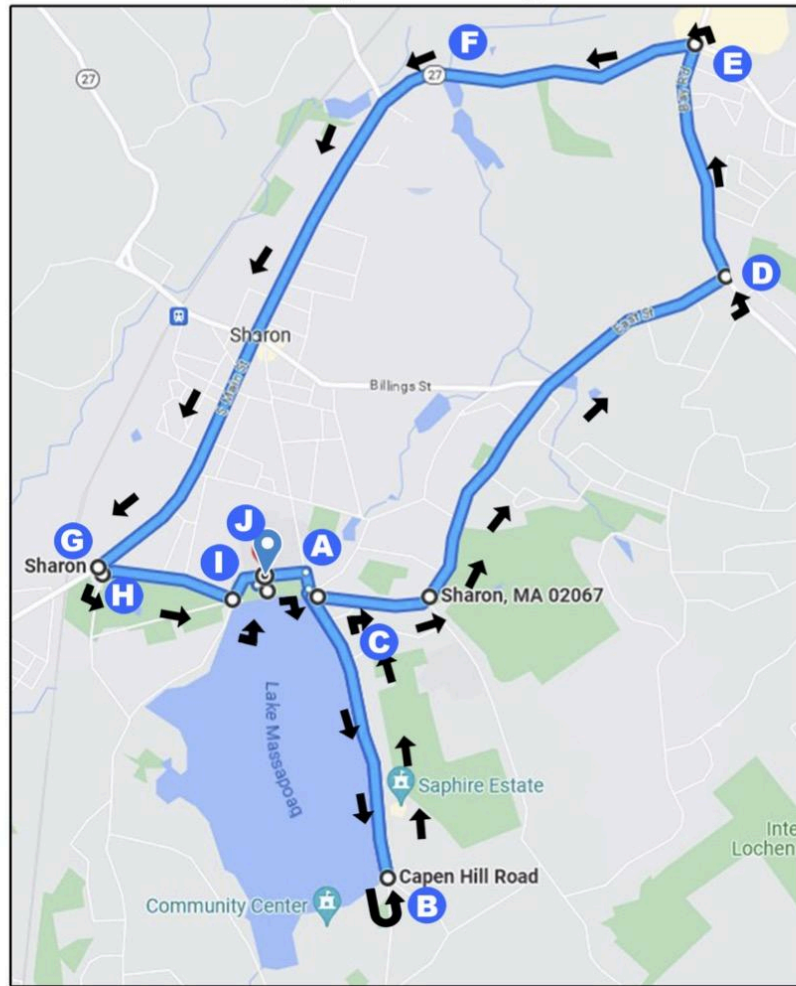

# SHARON PRIDE CAR PARADE ROUTE

lgbtqplussharon.org

- START**  
Memorial Beach Park  
Beach St
- A** Right turn  
on Pond St
- B** Left U-TURN at  
Sharon Community Center  
223 Massapoag Ave
- C** Right Turn at  
East St
- D** Left Turn at  
Crescent Ridge Dairy  
407 Bay Road
- E** Left Turn at  
2365 Central St  
Stoughton, MA 02072
- F** Continue on  
North Main Street  
Sharon, MA
- G** Left Turn at East Foxboro St
- H** Left Turn at GunHouse Rd
- I** Left Turn at Beach Street
- J** End Memorial Park Beach,  
Beach Street.