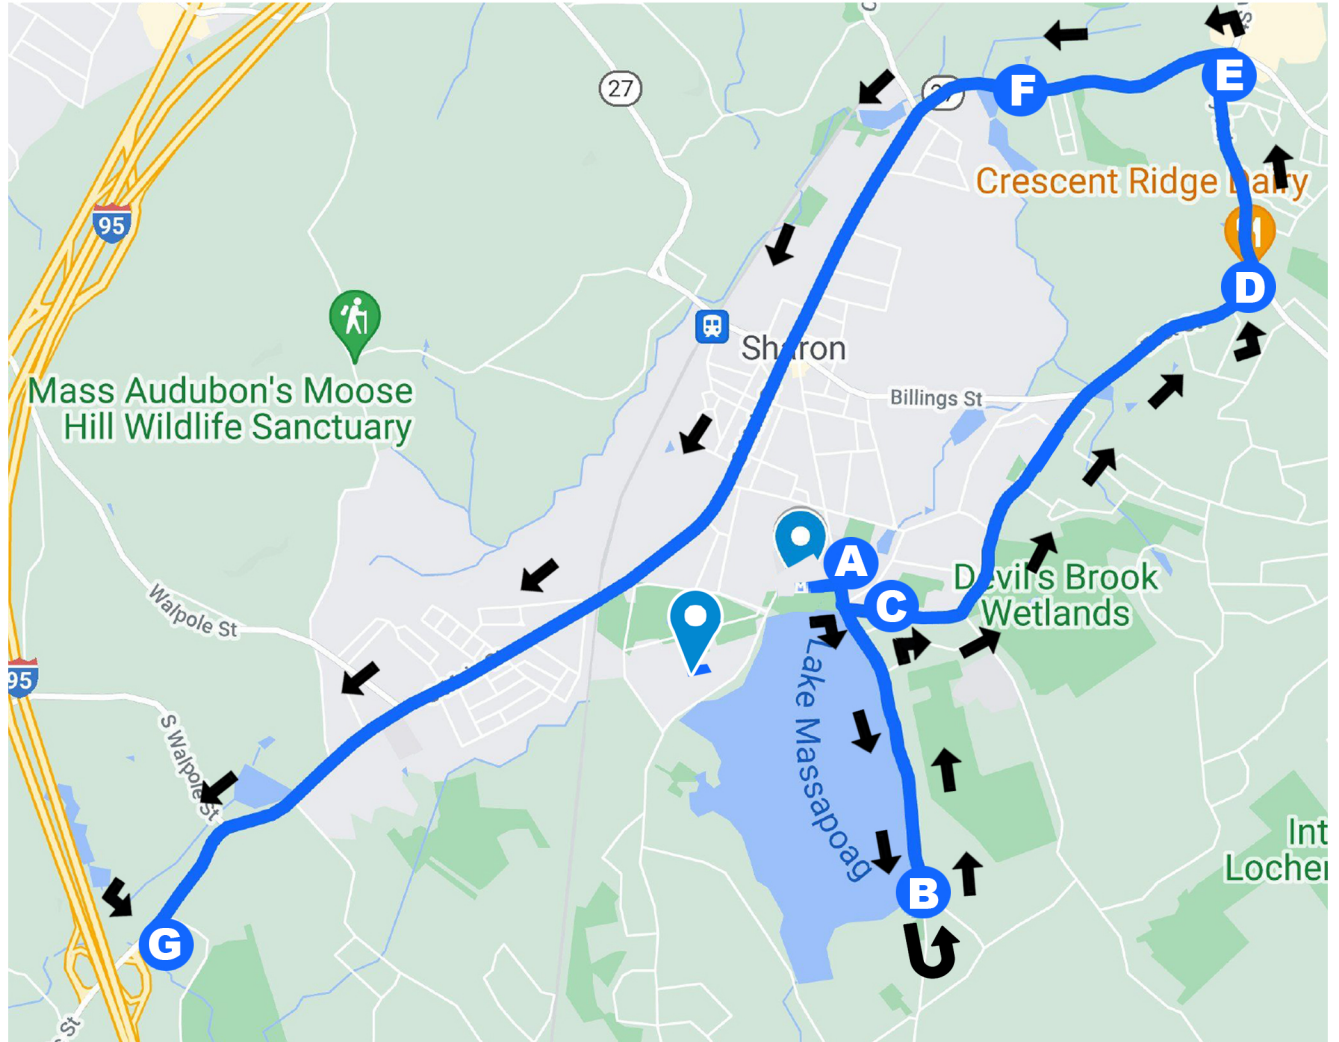

SHARON PRIDE CAR PARADE ROUTE

06/12/2022

START - Memorial Park Beach

END - 750 S Main St, Sharon, MA 02067

- START**
Memorial Beach Park
Beach St
- A** Right turn
on Pond St
- B** Left U-TURN at
Sharon Community Center
223 Massapoag Ave
- C** Right Turn at
East St

- D** Left Turn at
Crescent Ridge Dairy
407 Bay Road
- E** Left Turn at
2365 Central St
Stoughton, MA 02072
- F** Continue on
North Main Street
Sharon, MA
- G** END
750 S Main St
Sharon, MA 02067

Pride music to play in your car - www.iheart.com/live/pride-radio-3949/